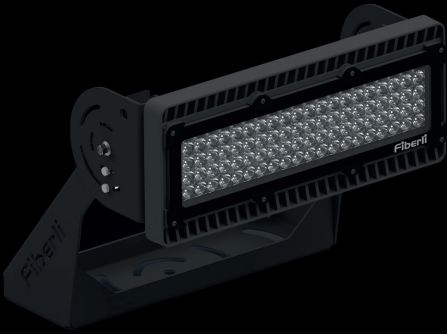

LED Projector

SUPREME PRO

Power on the professional field

A dazzling transformation envelops an old building facade as light breathes new life into its worn surface. Before, weathered and neglected; after, glowing with renewed vitality under the touch of sunlight. This stunning image captures the essence of rejuvenation through the play of light, showcasing intricate architectural details and a seamless blend of history and modernity.

Ultra Power

DMX Full
Color

Passive
Cooling

Ultra Narrow
Beam Angle

KEY FEATURES

- Ultra power
- DMX full color
- Passive cooling
- Ultra narrow beam angle

Organize Sanayi Bölgesi 3. Etap
25. Cad. No:30 Döşemealtı /
Antalya - Türkiye
+90 242 228 81 50
info@fiberli.com