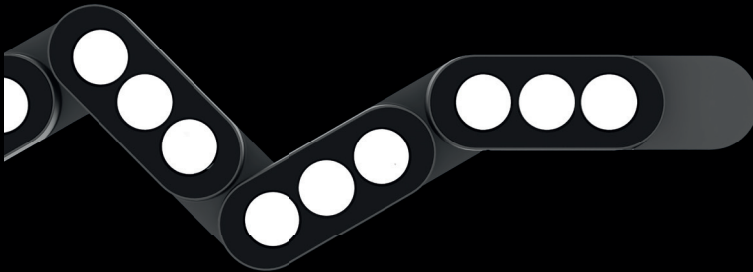

## Rotatable architecture luminaire

Snake is a linear lighting luminaire with high output brightness, compact design, and flexible solutions, offering an IP66 rating for durability in various environments. Its modular design and the ability to be seamlessly joined allow for direct grazing on any surface that needs illumination. With enhanced optical designs, Snake provides high lighting capability even when positioned in tight spaces.

Rotatable

DMX Full  
Color