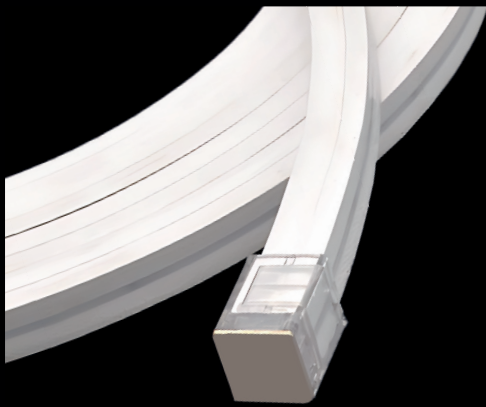

LEDLine Flex

# LLFX

Compatible with every corner

Illuminate your spaces, save energy, and create an eye-catching ambiance with LLFX! LLFX is a flexible, durable, and energy-efficient LED lighting solution that modernizes traditional neon lighting. Designed for both indoor and outdoor use, this innovative product meets all your decorative and functional lighting needs.

Flexible

## KEY FEATURES

- Bendable up to 30cm in diameter
- Full resistance with IP67 protection
- Anti-UV technology
- Solid silicone extrusion
- High color rendition
- PC side cover
- High corrosion resistance