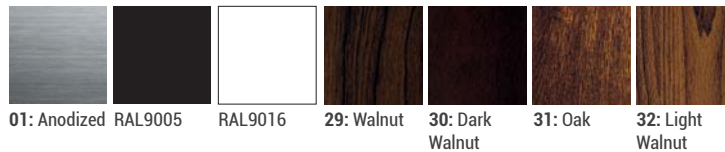

G Housing Color/Coating Options

Control System Options

Color Type	PWM	INV PWM	DMX	DALI	0-10V DC	TRIAC
WW-NW-CW	•			•	•	
R,G,B,A						
RGB						
RGBA/W						
RGB DMX						
WHITE DMX						

Order Code

P . W . C . G