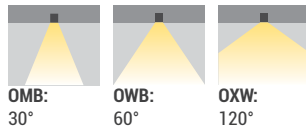

O Lens Options