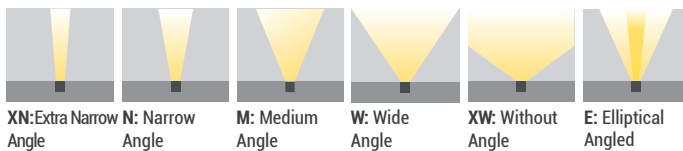

IP 66 IK 09

- Professional LED light source architectural WallWasher lighting luminaire
- High performance with 6 different optical options: 8°, 15°, 25°, 40°, 60°, 10°x30°
- Special plastic injection body with RAL 9016, RAL 9005 Masterbatch

P W Product & Power Options

Product Name	Light Color	Voltage (V)	Power (W)
SNAKE	RGBW	24V DC	6

C Light Color Options

S Driver Options

DMX

G Body Color Options

O Lens Options

M Mounting