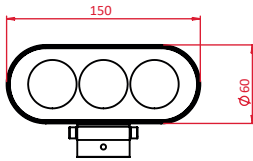

IP 66 IK 09

- Professional LED light source architectural WallWasher lighting luminaire
- High performance with 6 different optical options: 8°, 15°, 25°, 40°, 60°, 10°x30°
- Special plastic injection body with RAL 9016, RAL 9005 Masterbatch

P W Product & Power Options

Product Name	Light Color	Voltage (V)	Power (W)
SNAKE	RGBW	24V DC	6

C Light Color Options

S Driver Options

DMX

G Body Color Options

O Lens Options

M Mounting