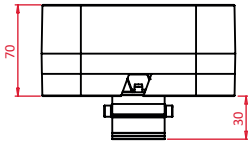

IP 66 IK 09

- Professional LED light source architectural WallWasher lighting luminaire
- High performance with 6 different optical options: 8°, 15°, 25°, 40°, 60°, 10°x30°
- Special plastic injection body with RAL 9016, RAL 9005 Masterbatch