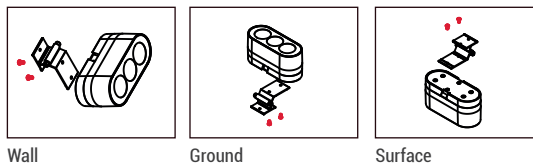

IP 66 IK 09

- Professional LED light source architectural WallWasher lighting luminaire
- High performance with 6 different optical options: 8°, 15°, 25°, 40°, 60°, 10°x30°
- Special plastic injection body with RAL 9016, RAL 9005 Masterbatch

P W Product & Power Options

Product Name	Light Color	Voltage (V)	Power (W)
SNAKE	RGBW	24V DC	6

C Light Color Options

S Driver Options

DMX

G Body Color Options

O Lens Options

M Mounting