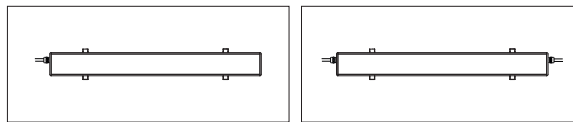

K Cable Direction Options

01: Single Entry

03: Dual end exit and entry