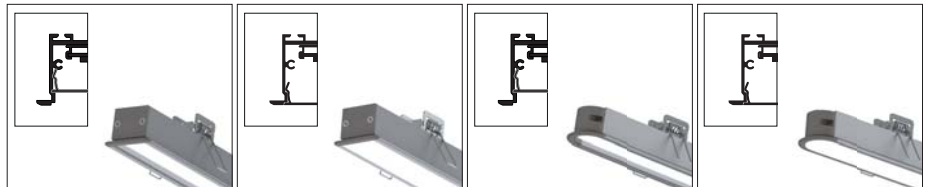

- Min. 20 micron anodized aluminum extruded profile
- Stainless connectors
- ABS end caps with UV protection
- Diffused polycarbonate top cover with UV protection
- Cooling capacity up to 24 W/m
- Suitable for recessed mounting

01: Single Entry

03: Dual end exit and entry

U Upper Cover Options

05: Flat Deep Surface

06: Flat Surface

07: Oval Deep Surface

08: Oval Surface

Control System Options