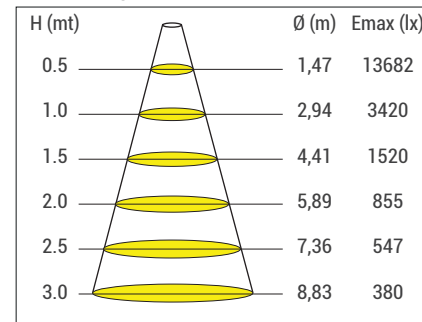

Conical Diagram

DRM TRIA CW 135W 24V DC IP44

Control System Options

Color Type	PWM	INV PWM	DMX	DALI	0-10V DC	TRIAC
WW-NW-CW	●			●	●	
R,G,B,A	●			●	●	
RGB	●					
RGBA/W	●					
RGB DMX	●					
WHITE DMX	●					

Order Code

P . W . C . G