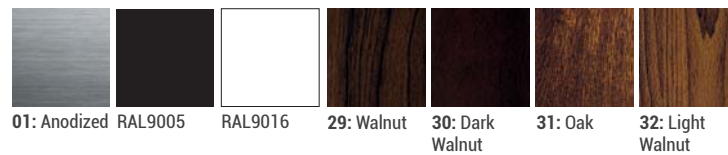

- Min. 20 micron anodized aluminum extruded profile
- High efficient homogeneous light via plexiglas diffused cover
- Suitable for pendant/surface mounting
- Different colors are applicable for the housing
- 1,5 m steel wire hangers are included
- The number of the hangers in the package may vary regarding the product size

P W Product & Power Options

Product Name	Light Color	Input Voltage (V)	Power (W)	Luminous Flux (lm)	Weight (kg)
DRM Tria	WW-NW-CW	24V DC	135	10.125	7,1

*Power and Lumen values provided are based off of a "cold white (CW) LED".

C Light Color Options

● WW: Warm White 3000K	● R: Red 625nm
● NW: Natural White 4000K	● G: Green 525nm
● CW: Cold White 6500K	● B: Blue 465nm
● RGB	● A: Amber 590nm

G Housing Color/Coating Options

Product Diagrams