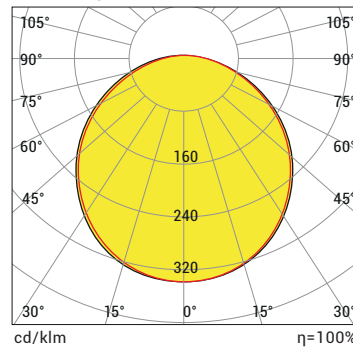

Product Diagrams

Polar Diagram