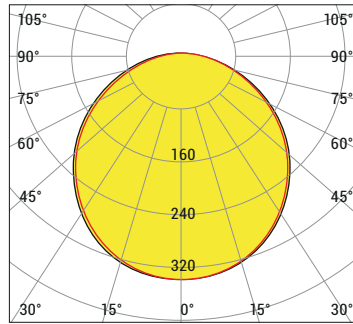

- Min. 20 micron anodized aluminum extruded profile
- High efficient homogeneous light by plexiglas diffused cover
- Suitable for pendant/surface mounting
- Product length standards are; 90cm, 120cm, 150cm and 180cm
- 150cm and 180cm diameters PVC stretch membrane only
- Various sizes are applicable
- Plexiglas is used for the products up to 120 diameters
- 1,5 m steel wire hangers are included
- The number of the hangers in the package may vary regarding the product size

P W Product & Power Options

Product Name	Light Color	Input Voltage (V)	Power (W)	Product Options	Luminous Flux (lm)	Diameter (B) (mm)	Weight (kg)
DRM60	WW-NW-CW	24V DC	65	Plexiglas	5.500	600	6,4
DRM60	WW-NW-CW	24V DC	90	Plexiglas	7.000	600	6,4
DRM90	WW-NW-CW	24V DC	100	Plexiglas	7.500	900	9,5
DRM120	WW-NW-CW	24V DC	100	Plexiglas	8.000	1200	12,6
DRM120	WW-NW-CW	24V DC	100	PVC stretch membrane	8.000	1200	12,6
DRM150	WW-NW-CW	24V DC	130	PVC stretch membrane	10.400	1500	11,5
DRM180	WW-NW-CW	24V DC	230	PVC stretch membrane	18.400	1800	12,6
DRM120	RGB	24V DC	100	PVC stretch membrane	-	1200	12,6
DRM150	RGB	24V DC	130	PVC stretch membrane	-	1500	11,5
DRM180	RGB	24V DC	230	PVC stretch membrane	-	1800	12,6

*Power and Lumen values provided are based off of a cold white (CW) LED.

C Light Color Options

● WW: Warm White	3000K	● R: Red	625nm
● NW: Natural White	4000K	● G: Green	525nm
● CW: Cold White	6500K	● B: Blue	465nm
● RGB		● A: Amber	590nm

G Housing Color/Coating Options

Order Code

P . W . C . G

Product Diagrams

Polar Diagram

cd/klm
 — C0 - C180 — C90 - C270

Conical Diagram

H (mt)	Ø (m)	E _{max} (lx)
0.5	1,47	7601
1.0	2,94	1900
1.5	4,41	845
2.0	5,89	475
2.5	7,36	304
3.0	8,83	211