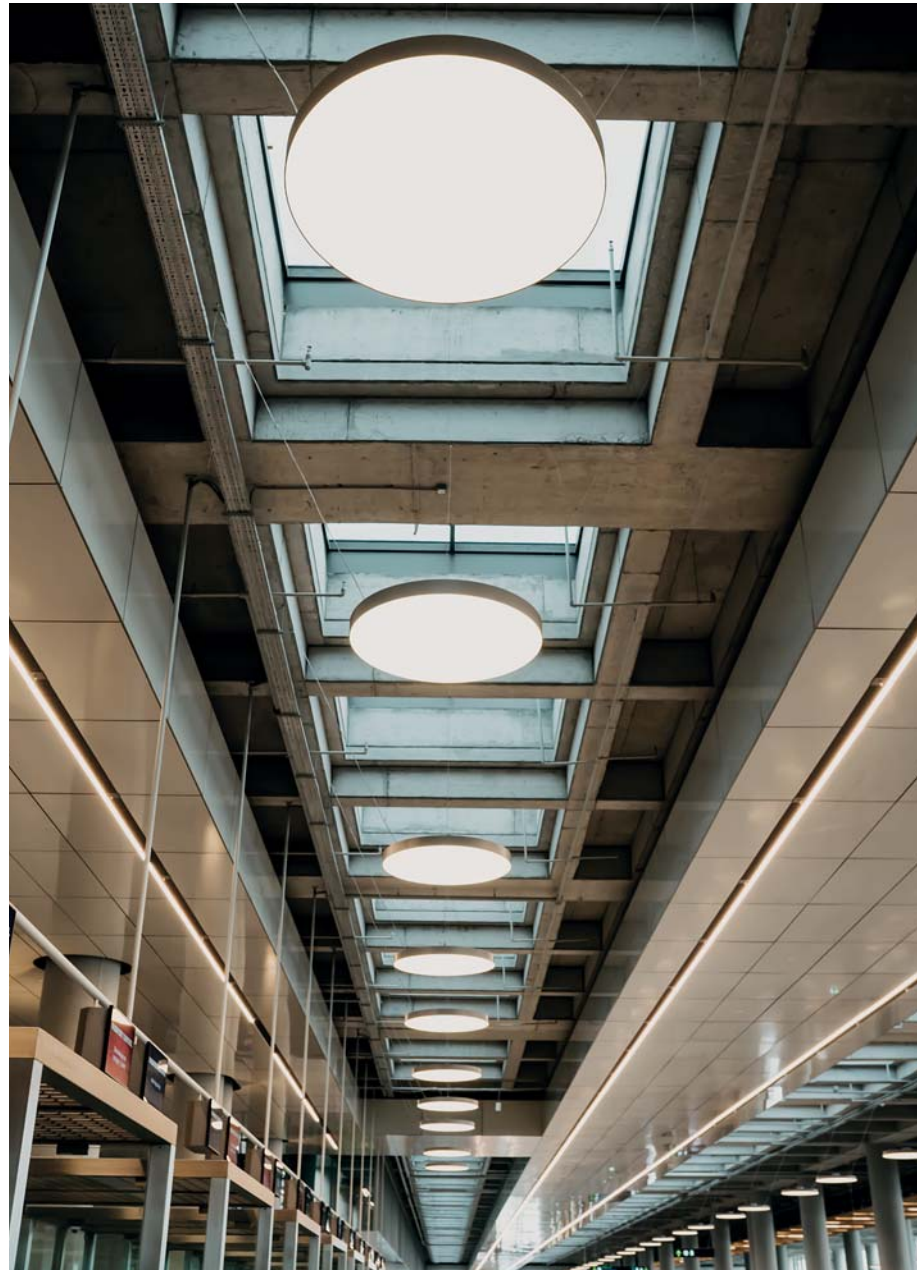

YDA Dalaman Havalimani, Muğla