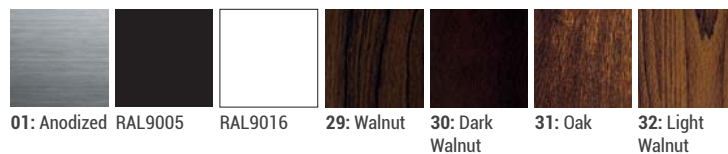

G Housing Color/Coating Options