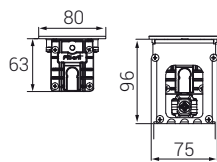

RDMX

- Anodized aluminum extruded profile
- Polycarbonate luminaire glass
- PVC side covers with invisible gland outlet and UV protection
- Stainless steel fixture stand
- High efficiency group lens
- IP68 air vent
- RDMX configuration
- IP67 socket for DATA-SIGNALS

P W Product & Power Options

Product Name	Light Color	Input Voltage (V)	Power (W)	Length (L) (mm)	Weight (kg)
CFL109-RDMX	RGB	220-240V AC	12	380	2,5
CFL218-RDMX	RGB	220-240V AC	23	670	4,0
CFL327-RDMX	RGB	220-240V AC	34	960	5,1
CFL436-RDMX	RGB	220-240V AC	45	1250	7,3
CFL112-RDMX	RGBW/A	220-240V AC	16	380	2,5
CFL224-RDMX	RGBW/A	220-240V AC	31	670	4,0
CFL336-RDMX	RGBW/A	220-240V AC	45	960	5,1
CFL448-RDMX	RGBW/A	220-240V AC	60	1250	2,9

O Lens Options

XN: Extra Narrow Angle
N: Narrow Angle
M: Medium Angle
W: Wide Angle
E: Elliptical Angle

NA: Asymmetrical Narrow Angle
MA: Asymmetrical Medium Angle

K Cable Direction Options

*Only for energy cable

Order Code

P . W . O . K