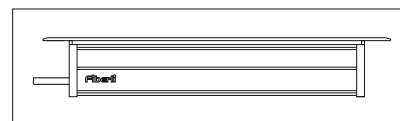

O Lens Options

XN: Extra Narrow Angle
N: Narrow Angle
M: Medium Angle
W: Wide Angle
E: Elliptical Angle

NA: Asymmetrical Narrow Angle
MA: Asymmetrical Medium Angle

K Cable Direction Options

01: Single entry

03: Dual entry and exit

*Only for energy cable

Order Code

P . W . O . K

Product Diagrams

Polar Diagram

Standard Connection Scheme

Connection Scheme with Extension Socket