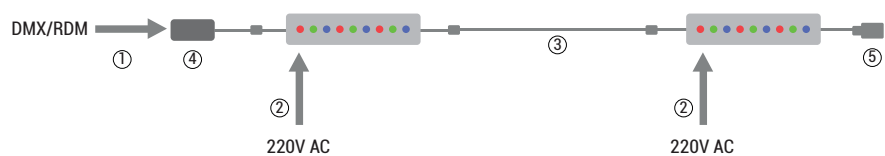

O Lens Options

XN: Extra Narrow Angle
N: Narrow Angle
M: Medium Angle
W: Wide Angle
E: Elliptical Angle

NA: Asymmetrical Narrow Angle
MA: Asymmetrical Medium Angle

K Cable Direction Options

01: Single entry

03: Dual entry and exit

*Only for energy cable

Order Code

P . W . O . K

Product Diagrams

Polar Diagram

Standard Connection Scheme

Connection Scheme with Extension Socket

(1) DMX DATA CABLE, 33400474 : CABLE 2X0,22 KR-SY LI2Y(ST)CH TP GREY

(2) AC SUPPLY CABLE, 3x1mm TTR

(3) 26000xxx : SOCKET RDMX L:100/200/400/600/800/1000cm 4 PIN MALE-FEMALE DOUBLE SIDED EXTENSION IP67 (YM)

(4) 33600755: RDMX INPUT JOINT

(5) 33600696 : RDMX TERMINATOR

Accessories

33400474 : CABLE 2X0,22 KR-SY LI2Y(ST)CH TP GREY

26000122 : SOCKET RDMX L:100cm 4 PIN MALE-FEMALE DOUBLE SIDED EXTENSION IP67 (YM)