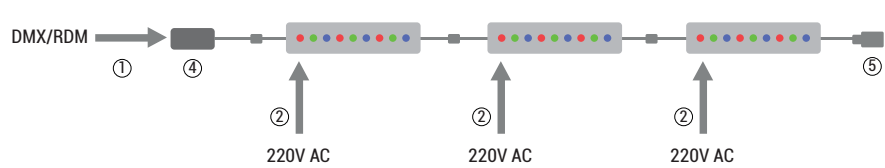

O Lens Options

XN: Extra Narrow Angle
N: Narrow Angle
M: Medium Angle
W: Wide Angle
E: Elliptical Angle

NA: Asymmetrical Narrow Angle
MA: Asymmetrical Medium Angle

K Cable Direction Options

01: Single entry

03: Dual entry and exit

*Only for energy cable

Order Code

P . W . O . K

Product Diagrams

Polar Diagram

Standard Connection Scheme

Connection Scheme with Extension Socket

(1) DMX DATA CABLE, 33400474 : CABLE 2X0,22 KR-SY LI2Y(ST)CH TP GREY

(2) AC SUPPLY CABLE, 3x1mm TTR

(3) 26000xxx : SOCKET RDMX L:100/200/400/600/800/1000cm 4 PIN MALE-FEMALE DOUBLE SIDED EXTENSION IP67 (YM)

(4) 33600755: RDMX INPUT JOINT

(5) 33600696 : RDMX TERMINATOR

Accessories

33400474 : CABLE 2X0,22 KR-SY LI2Y(ST)CH TP GREY

26000122 : SOCKET RDMX L:100cm 4 PIN MALE-FEMALE DOUBLE SIDED EXTENSION IP67 (YM)