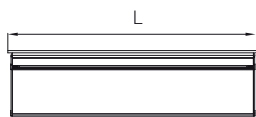

RDMX

- Anodized aluminum extruded profile
- Polycarbonate luminaire glass
- PVC side covers with invisible gland outlet and UV protection
- Stainless steel fixture stand
- High efficiency group lens
- IP68 air vent
- RDMX configuration
- IP67 socket for DATA-SIGNALS

P W Product & Power Options

Product Name	Light Color	Input Voltage (V)	Power (W)	Length (L) (mm)	Weight (kg)
CFL109-RDMX	RGB	220-240V AC	12	380	2,5
CFL218-RDMX	RGB	220-240V AC	23	670	4,0
CFL327-RDMX	RGB	220-240V AC	34	960	5,1
CFL436-RDMX	RGB	220-240V AC	45	1250	7,3
CFL112-RDMX	RGBW/A	220-240V AC	16	380	2,5
CFL224-RDMX	RGBW/A	220-240V AC	31	670	4,0
CFL336-RDMX	RGBW/A	220-240V AC	45	960	5,1
CFL448-RDMX	RGBW/A	220-240V AC	60	1250	2,9

O Lens Options

XN: Extra Narrow Angle
N: Narrow Angle
M: Medium Angle
W: Wide Angle
E: Elliptical Angle

NA: Asymmetrical Narrow Angle
MA: Asymmetrical Medium Angle

K Cable Direction Options

*Only for energy cable

Order Code

P . W . O . K