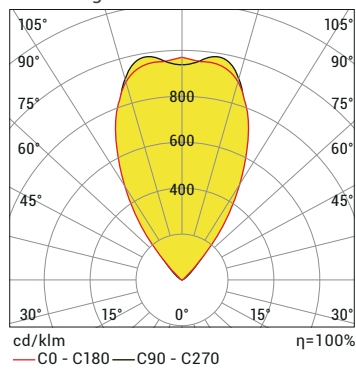

P W Product & Power Options

Product Name	Light Color	Input Voltage (V)	Power (W)	Length (L) (mm)	Weight (kg)
CFL109-RDMX	RGB	220-240V AC	12	380	2,5
CFL218-RDMX	RGB	220-240V AC	23	670	4,0
CFL327-RDMX	RGB	220-240V AC	34	960	5,1
CFL436-RDMX	RGB	220-240V AC	45	1250	7,3
CFL112-RDMX	RGBW/A	220-240V AC	16	380	2,5
CFL224-RDMX	RGBW/A	220-240V AC	31	670	4,0
CFL336-RDMX	RGBW/A	220-240V AC	45	960	5,1
CFL448-RDMX	RGBW/A	220-240V AC	60	1250	2,9

O Lens Options

XN: Extra Narrow Angle
N: Narrow Angle
M: Medium Angle
W: Wide Angle
E: Elliptical Angle

NA: Asymmetrical Narrow Angle
MA: Asymmetrical Medium Angle

K Cable Direction Options

01: Single entry

03: Dual entry and exit

*Only for energy cable

Order Code

P . W . O . K

Product Diagrams

Polar Diagram

Standard Connection Scheme

Connection Scheme with Extension Socket