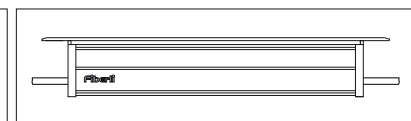

O Lens Options

XN: Extra Narrow Angle
N: Narrow Angle
M: Medium Angle
W: Wide Angle
E: Elliptical Angle

NA: Asymmetrical Narrow Angle
MA: Asymmetrical Medium Angle

K Cable Direction Options

01: Single entry

03: Dual entry and exit

*Only for energy cable

Order Code

P . W . O . K

Product Diagrams

Polar Diagram

Standard Connection Scheme

Connection Scheme with Extension Socket