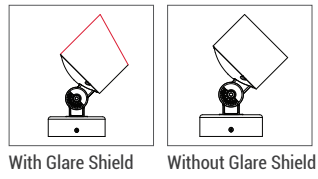

U Upper Cover Options

Control System Options

	Color Type	PWM	INV PWM	DMX	DALI	1-10V DC	TRIAC
WW-NW-CW					•	•	
RGB				•			
RGBW				•