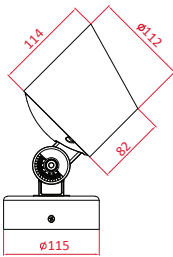

IP 66 IK 10

- Professional LED light source architectural spotlight luminaire
- Optical solution with lens and reflector in 5 different angles
- MultiColor and FullColor Technology
- Electrostatic powder-coated aluminum injection body
- -20 to +40 °C Operating temperature

P W Product & Power Options

Product Name	Light Color	Voltage (V)	Power (W)	Luminous Flux (lm)
BELLA-3	WW-NW-CW	220-240V AC	20	1.700
BELLA-3-DMX	RGBW	48V DC	20	-

*Power and Lumen values provided are based off of a coverless product with cold white (CW) LED.

C Light Color Options

● WW: Warm White 3000K	● R: Red 625nm	RGB
● NW: Natural White 4000K	● G: Green 525nm	
● CW: Cold White 6500K	● B: Blue 465nm	RGBW

*Different colors are optional

S Driver Options

- 01 Standart Driver
- 06 DALI Driver

G Body Color Options

RAL9005