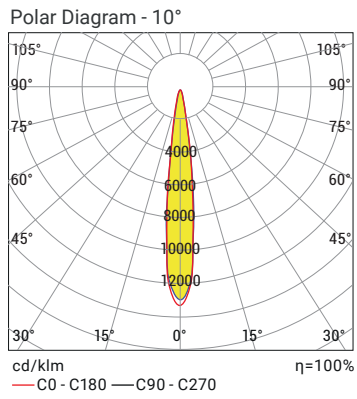

Product Diagrams