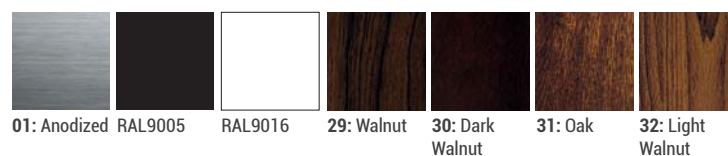

G Housing Color/Coating Options