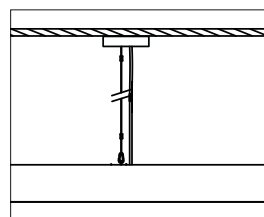

Mounting Accessory

Driver box
(220V LED Driver included)

Order Code

P . W . C . G