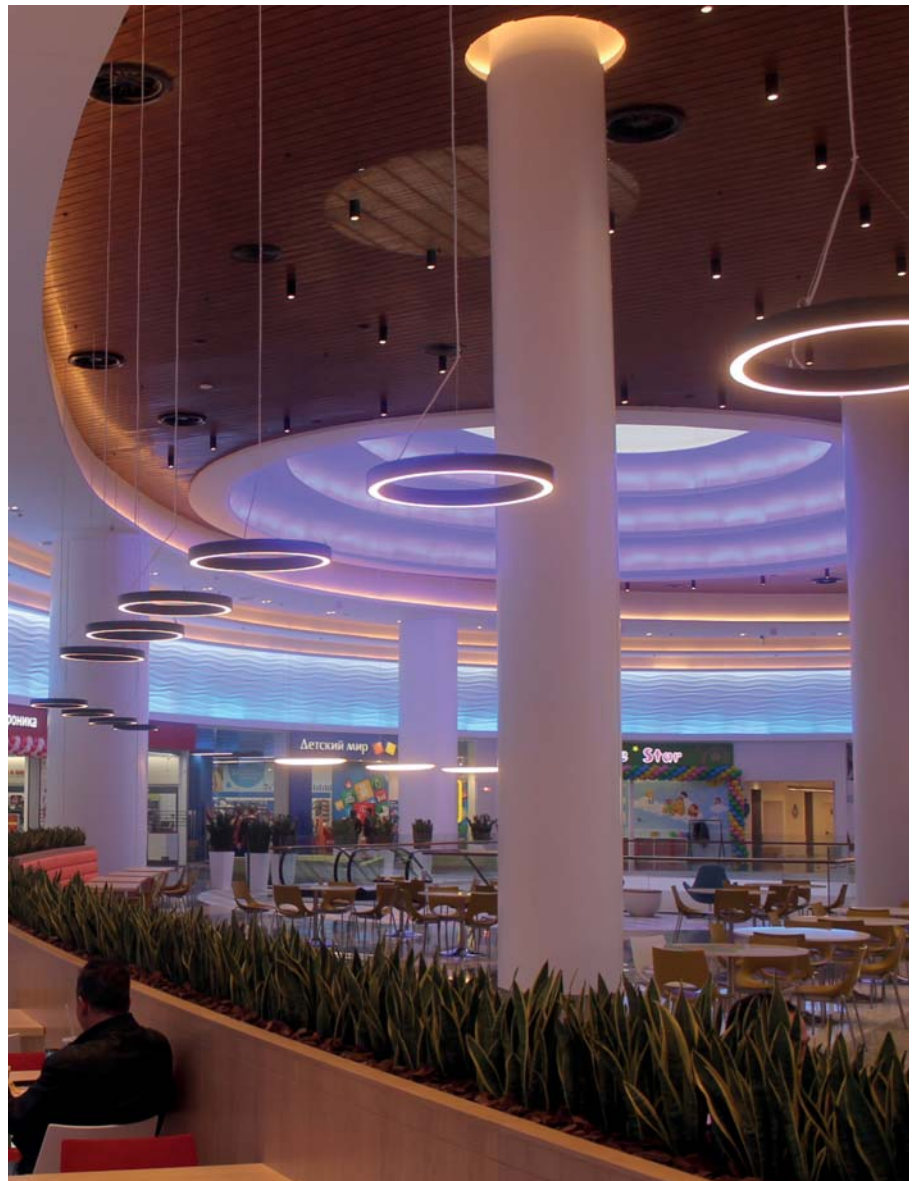

Riviera Mall, Russia