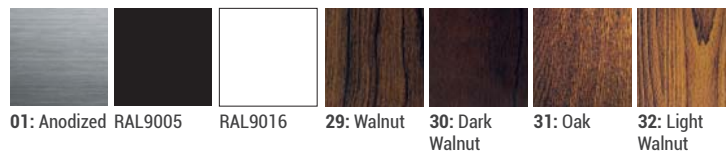

- Min. 20 micron anodized aluminum extruded profile
- Slim design with 60mm profile
- High efficient homogeneous light by plexy glass diffused cover
- Suitable for pendant mounting.
- Product length standards; 60cm, 90cm, 120cm
- Customization with different body color and coating options

*Power and Lumen values provided are based off of a cold white (CW) LED.

C Light Color Options

● WW: Warm White	3000K
● NW: Natural White	4000K
● CW: Cold White	6500K

G Housing Color/Coating Options

Accessories