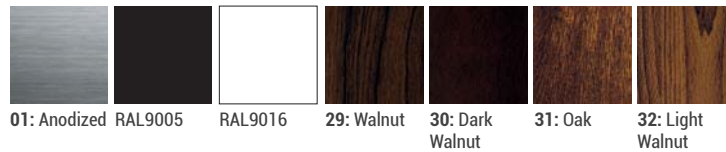

G Housing Color/Coating Options

Control System Options

Color Type	PWM	INV PWM	DMX	DALI	0-10V DC	TRIAC
WW-NW-CW	●			●	●	
R,G,B,A	●			●	●	
RGB	●					
RGBA/W						
RGB DMX						
WHITE DMX						

Order Code

P . W . C . G