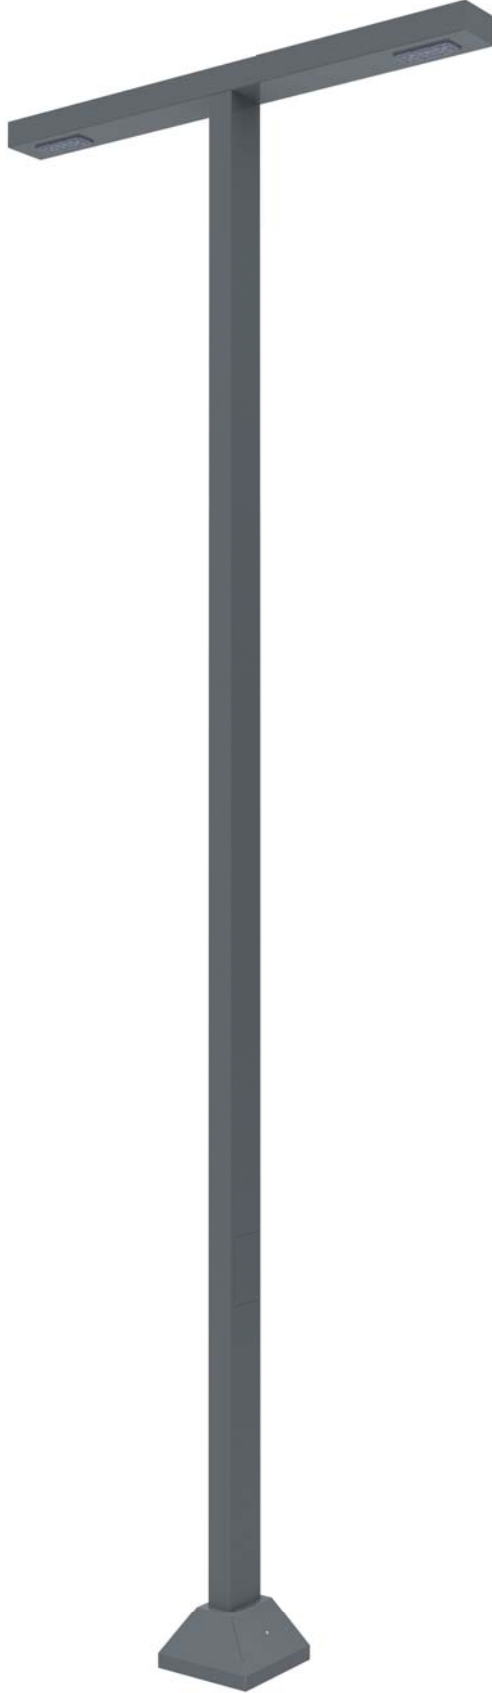

## Pole T

Park&Bahçe&Sokak Aydınlatması | Modern Seri  
*Park&Garden&Street Lighting | Modern Series*

---

## Pole T

Park&Bahçe&Sokak Aydınlatması | Modern Seri  
Park&Garden&Street Lighting | Modern Series

# Pole T

Park&Bahçe&Sokak Aydınlatması | Modern Seri  
Park&Garden&Street Lighting | Modern Series

## Teknik Veriler | Technical Data

Model Model	Güç Power	Işık Akısı Lumen Flux	Uzunluk (h) Length
Pole T	35Wx2	8400lm	4m
Pole T	70Wx2	16800lm	6m
Pole T	70Wx2	16800lm	8m
Pole T	105Wx2	25200lm	10m
Pole T	140Wx2	33600lm	12m