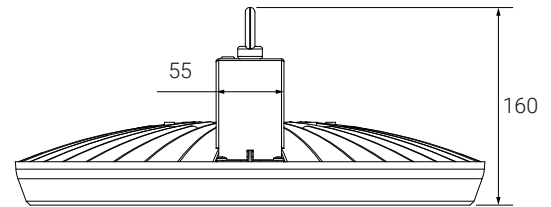

DIMENSIONS

*Legal disclaimer – Fiberli LED grow lights for cannabis production are only sold to geographical territories where the growth of cannabis is legalized by local laws.