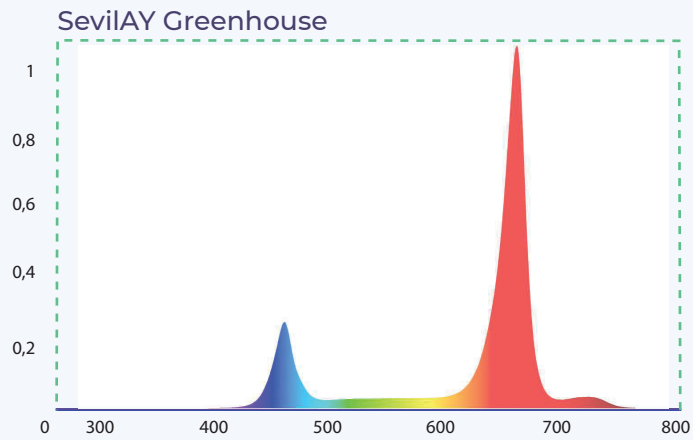

ELECTROMECHANIC SPECIFICATIONS

Voltage	108-305 AC 50-60Hz
Watt	300W (220V AC)
Amps at 220V	3 A
Max Ambient temp	-30° +50°
Power factor (cosØ)	>0.95
Power connection	Standart 40cm cable, IP66 socket (optional)
Dim	0-10V or PWM (optional)
Weight	4,2 kg

SPECTRUM