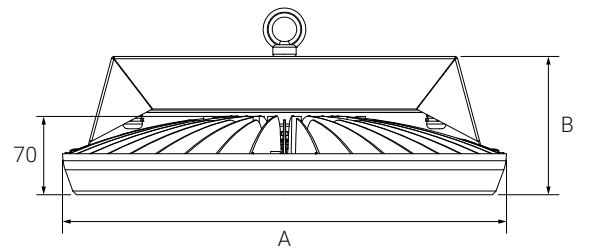

DIMENSIONS

*Legal disclaimer – Fiberli LED grow lights for cannabis production are only sold to geographical territories where the growth of cannabis is legalized by local laws.