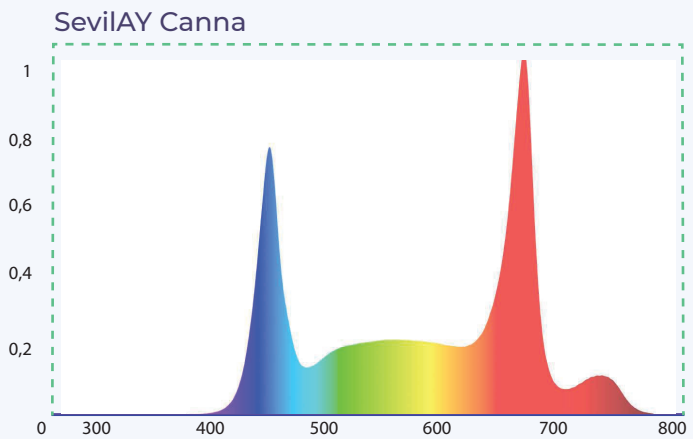

A better way to see!

ELECTROMECHANIC SPECIFICATIONS

Voltage	108-305 AC 50-60Hz
Watt	300W (220V AC)
Amps at 220V	3 A
Max Ambient temp	-30° +50°
Power factor (cosØ)	>0.95
Power connection	Standart 40cm cable, IP66 socket (optional)
Dim	0-10V or PWM (optional)
Weight	4,2 kg

SPECTRUM

DIMENSIONS

*Legal disclaimer – Fiberli LED grow lights for cannabis production are only sold to geographical territories where the growth of cannabis is legalized by local laws.