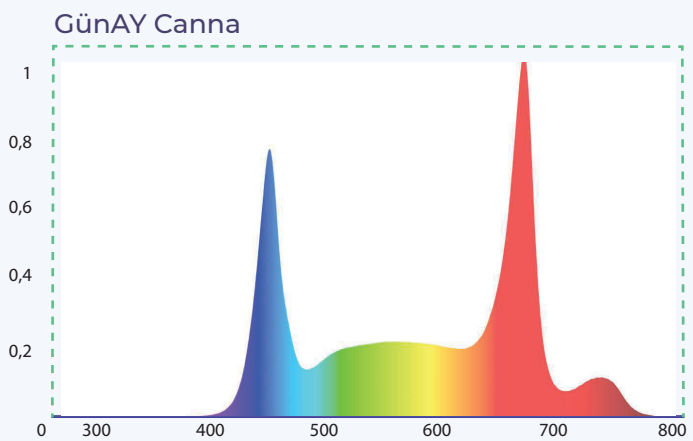

A better way to see!

ELECTROMECHANIC SPECIFICATIONS

Voltage	108-305 AC 50-60Hz
Watt	600-720W (220V AC)
Amps at 220V	3 A
Max Ambient temp	-30° +50°
Power factor (cosØ)	>0.95
Power connection	Standart 40cm cable, IP66 socket (optional)
Dim	0-10V or PWM (optional)
Weight	10 kg

SPECTRUM

DIMENSIONS

*Legal disclaimer – Fiberli LED grow lights for cannabis production are only sold to geographical territories where the growth of cannabis is legalized by local laws.