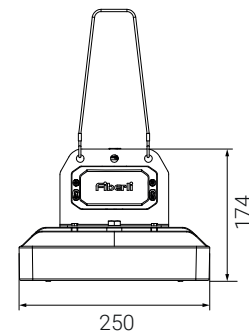

DIMENSIONS

*Legal disclaimer – Fiberli LED grow lights for cannabis production are only sold to geographical territories where the growth of cannabis is legalized by local laws.