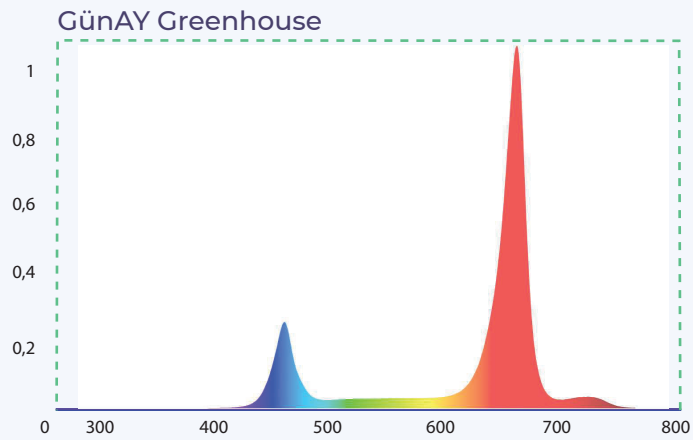

ELECTROMECHANIC SPECIFICATIONS

Voltage	108-305 AC 50-60Hz
Watt	600-720W (220V AC)
Amps at 220V	3 A
Max Ambient temp	-30° +50°
Power factor (cosØ)	>0.95
Power connection	Standart 40cm cable, IP66 socket (optional)
Dim	0-10V or PWM (optional)
Weight	10 kg

SPECTRUM