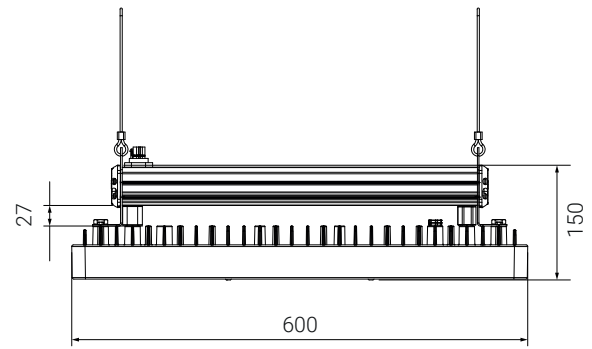

DIMENSIONS

*Legal disclaimer – Fiberli LED grow lights for cannabis production are only sold to geographical territories where the growth of cannabis is legalized by local laws.