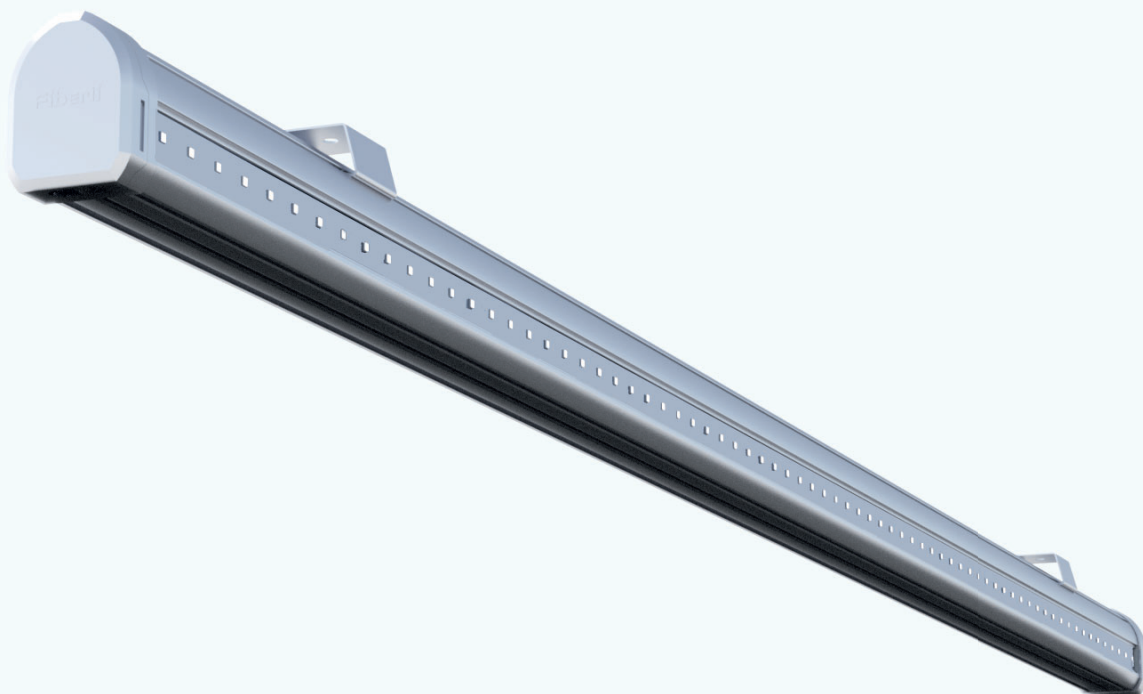

DUAL

FULLY OPTIMIZED &
AUTOMATED
PROCESSES WITH
THE BEST
FLEXIBILITY & EFFICIENCY

A REAL SUPERHERO MEMBER OF GROWLIGHT FAMILY.

Dual. A game changer for agriculture & horticulture. Special designed body goes between the plants to maximize its light energy delivery. INTERLIGHT segment aims closer and high efficient solutions. Hanging options make easy access and flexibility. Suits for all greenhouse facilities. Controllable, east to mount, automation ready, flexible spectrum on request GROWLIGHT solution. Expanding options with special body design.

A better way to see!

ELECTROMECHANIC SPECIFICATIONS

Voltage	108-305 AC 50-60Hz
Watt	40W
Amps at 220V	3 A
Max Ambient temp	-30° +50°
Power factor (cosØ)	>0.95
Power connection	Standart 40cm cable, IP66 socket (optional)
Dim	0-10V or PWM (optional)
Weight	1 kg

DIMENSIONS

SPECTRUM

*Legal disclaimer – Fiberli LED grow lights for cannabis production are only sold to geographical territories where the growth of cannabis is legalized by local laws.