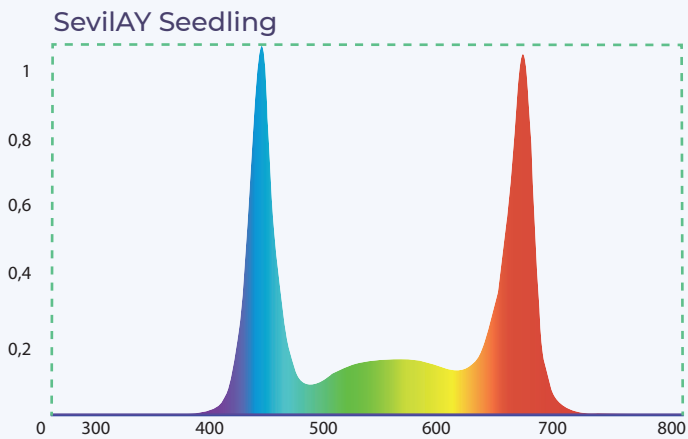

DIMENSIONS

SPECTRUM

*Legal disclaimer – Fiberli LED grow lights for cannabis production are only sold to geographical territories where the growth of cannabis is legalized by local laws.