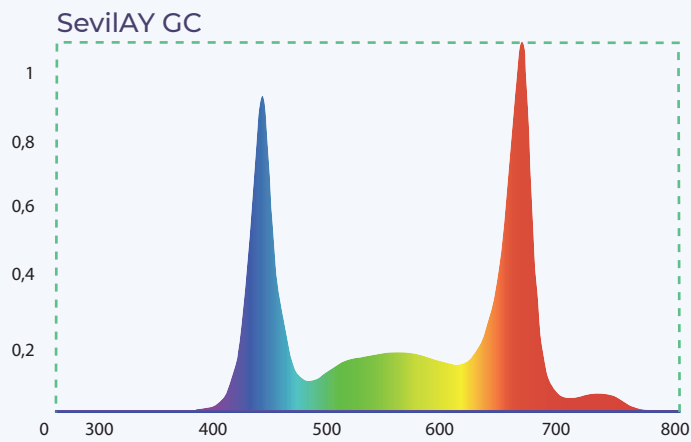

DIMENSIONS

SPECTRUM

*Legal disclaimer – Fiberli LED grow lights for cannabis production are only sold to geographical territories where the growth of cannabis is legalized by local laws.