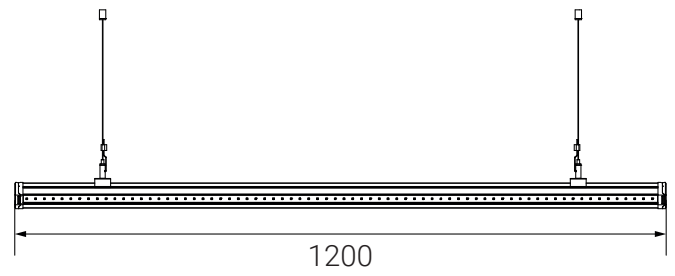

ELECTROMECHANIC SPECIFICATIONS

Voltage	108-305 AC 50-60Hz
Watt	40W
Amps at 220V	3 A
Max Ambient temp	-30° +50°
Power factor (cosØ)	>0.95
Power connection	Standart 40cm cable, IP66 socket (optional)
Dim	0-10V or PWM (optional)
Weight	1 kg

DIMENSIONS