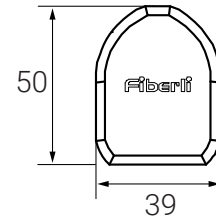

ELECTROMECHANIC SPECIFICATIONS

Voltage	108-305 AC 50-60Hz
Watt	40W
Amps at 220V	3 A
Max Ambient temp	-30° +50°
Power factor (cosØ)	>0.95
Power connection	Standart 40cm cable, IP66 socket (optional)
Dim	0-10V or PWM (optional)
Weight	1 kg

DIMENSIONS